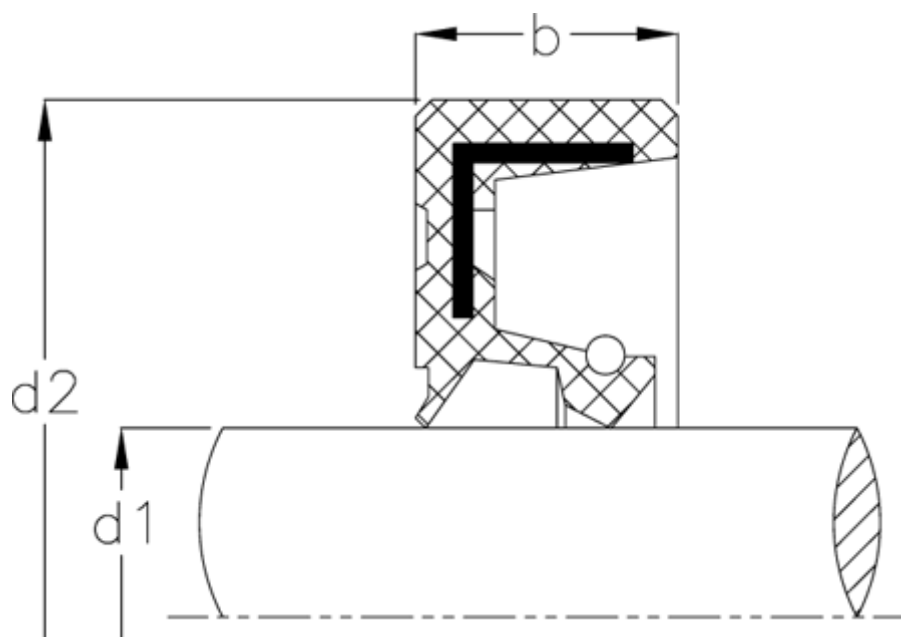

Data Sheet

Article number: 170201600300070000

Description: KLEE Rotary shaft seal WAS 1630/7
NBR nitrile rubber, with seal lip

Measures

b	= 7
d1	= 16
d2	= 30
Material	= NBR